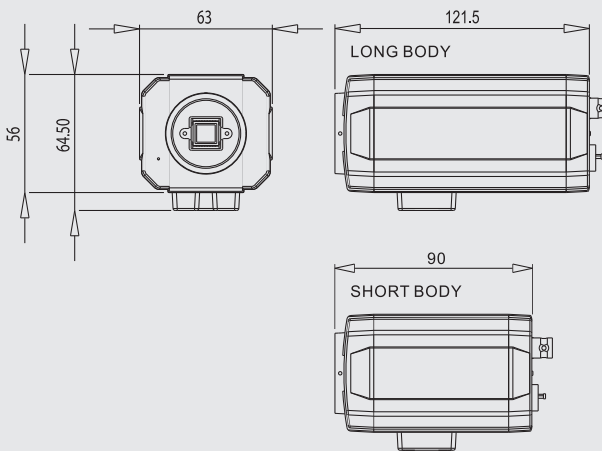

### - DIMENSION -

### - REAR VIEW -

DC12V

DC12V / AC24V

AC230V