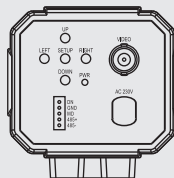

### - DIMENSION -

### - REAR VIEW -

DC12V

DC12V / AC24V

AC230V