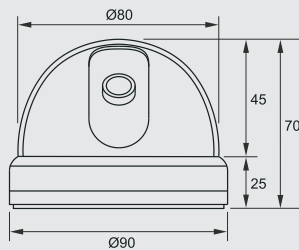

DOME CAMERA

TDC-427QS2D3

600TVL/D-WDR COLOR DOME CAMERA

- FEATURES -

- 1/3" SONY High-Resolution Super HAD II CCD
- 600TV Lines Horizontal resolution
- Excellent low light sensitivity of 0.3Lux/F1.2
- Digital WDR : Digital Wide Dynamic Range
- DNR : Digital Noise Reduction
- HLC : High Light Compensation
- Blemish Compensation : 64 Points
- Lens Shading
- Parking Line
- IR Smart Day & Night
- Motion Detection : 4 Zone
- Privacy : 8 Zone
- Board Lens f=3.6mm
- Ø80 Dome

- DIMENSION -

- SPECIFICATIONS -

TDC-427QS2D3		
Signal Format	NTSC	PAL
Horizontal Resolution	600TV Lines	
Image Sensor	1/3" SONY High-Resolution Super HAD II CCD	
Total Pixels	811(H) x 508(V)	795(H) x 596(V)
Effective Pixels	768(H) x 494(V)	752(H) x 582(V)
Scanning System	2:1 Interlace	
Synchronization	Internal	
Scanning Frequency	15.734 KHz(H), 59.94 Hz(V)	15.625 KHz(H), 50.00 Hz(V)
Video Output	CVBS : 1.0Vp-p/75Ω	
Min. Illumination	0.3Lux/F1.2	
Electronic Shutter	1/60 ~ 1/100,000 sec	1/50 ~ 1/100,000 sec
Iris Control	MANUAL	
Signal to Noise Ratio	52dB (AGC Off, Weight : On)	
Backlight Compensation	BLC / HLC / OFF	
White Balance	ATW1 (2,300°K ~ 9,500°K) / ATW2 (2,000°K ~ 11,000°K) / MANUAL	
Gain Control	LOW / HIGH / OFF	
DNR	ON / OFF (Level Adjustable)	
Day & Night	ON (IR SMART) / OFF	
Digital WDR	ON / OFF	
Motion Detection	ON / OFF (4 Zone, 48x15)	
Privacy	ON / OFF (8 Zone)	
Horizontal Mirror	ON / OFF	
Lens Shading	ON / OFF	
Parking Line	User setting (LT, LB, RT, RB, F, N, T)	
OSD	Built-in (English, China)	
Lens	Board Lens f=3.6mm	
Input Voltage	DC 12V (±10%)	
Power Consumption	Max. 2.0W	
Operating Temp/Hum	Temperature : -10°C ~ +50°C / Humidity : 30% ~ 80% RH	
Storage Temp/Hum	Temperature : -10°C ~ +50°C / Humidity : 30% ~ 80% RH	
Dimension	90(Ø) x 70(H)mm	
Weight	Approx. 170g	