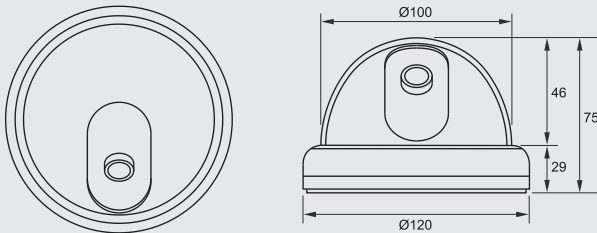

- DIMENSION -

- SPECIFICATIONS -

TDC-427QSD1		
Signal Format	NTSC	PAL
Horizontal Resolution	560TV Lines	
Image Sensor	1/3" SONY High-Resolution Super HAD CCD	
Effective Pixels	768(H) x 494(V)	752(H) x 582(V)
Scanning System	2:1 Interlace	
Synchronization	Internal	
Scanning Frequency	15.734 Khz(H), 59.94 Hz(V)	15.625 Khz(H), 50.00 Hz(V)
Video Output	CVBS : 1.0Vp-p / 75Ω	
Min. Illumination	0.3 Lux/F1.2, 0.0002 Lux/F1.2 (Sens-up x256)	
Electronic Shutter	1/60 ~ 1/100,000 sec	1/50 ~ 1/100,000 sec
IRIS Control	MANUAL	
Signal to Noise Ratio	50 dB (AGC Off, Weight On)	
Backlight Compensation	BLC / HSBLC / OFF Selectable	
White Balance	AWB / Manual / Indoor / Outdoor / ATW (2,000°K ~ 20,000°K)	
Gain Control	LOW / MIDDLE / HIGH / OFF Selectable	
2D + 3D DNR	ON / OFF	
Day & Night	AUTO / COLOR / BW / EXT	
Sens-up	AUTO / OFF (Selectable x2 ~ x256)	
Digital WDR	INDOOR / OUTDOOR / OFF	
Digital Zoom	OFF / ON (x1.1 ~ x32, PAN, TILT)	
Motion Detection	ON / OFF (4 Zone)	
Privacy	ON / OFF (8 Zone)	
Mirror	MIRROR / V-FLIP / ROTATE / OFF Selectable	
Sharpness	Level Adjustable	
Communication	RS-485 (built-in)	
OSD	Built-in (Korean, English, Japanese)	
Lens	Board Lens 3.6mm	
Input Voltage	DC 12V (±10%)	
Power Consumption	Max, 2.0W	
Operating Temp / Hum	-10°C to +50°C / 30% to 80% RH	
Storage Temp / Hum	-20°C to +60°C / 20% to 90% RH	
Dimension	120(Ø) x 75(H) mm	
Weight	Approx. 180g