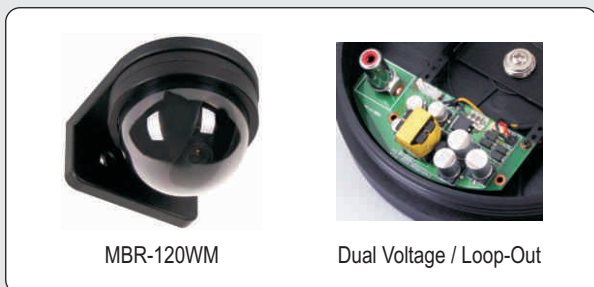

- WALL MOUNT BRACKET / DUAL VOLTAGE -

MBR-120WM

Dual Voltage / Loop-Out

- SPECIFICATIONS -

TDC-512S3/DV28		
Signal Format	NTSC	PAL
Horizontal Resolution	600TV Lines	
Image Sensor	1/3" SONY High-Resolution Super HAD II CCD	
Total Pixels	811(H) x 508(V)	795(H) x 596(V)
Effective Pixels	768(H) x 494(V)	752(H) x 582(V)
Scanning System	2:1 Interlace	
Synchronization	Internal	
Scanning Frequency	15.734 KHz(H), 59.94 Hz(V)	15.625 KHz(H), 50.00 Hz(V)
Video Output	CVBS : 1.0Vp-p/75Ω	
Min. Illumination	Color : 0.05Lux/F1.2, Sens-up : 0.0001Lux	
Electronic Shutter Speed	1/60 ~ 1/120,000 sec	1/50 ~ 1/120,000 sec
Iris Control	DC	
Signal to Noise Ratio	52dB (AGC Off, Weight : On)	
Backlight Compensation	BLC / HLC / OFF	
White Balance	ATW / OUTDOOR / INDOOR / MANUAL / AWC (1,700°K ~ 11,000°K)	
Gain Control	LOW / HIGH / OFF	
2D + 3D DNR	ON / OFF (Level Adjustable)	
Day & Night	COLOR / BW / AUTO (Electric)	
Sens-up	AUTO / OFF (x2 ~ x512)	
SSDR	ON / OFF (Level Adjustable)	
Digital Image Stabilizer	ON / OFF	
Digital Zoom	ON / OFF (x1 ~ x16)	
Motion Detection	ON / OFF (8 Zone)	
Privacy	ON / OFF (12 Zone)	
Flip / Mirror	ON / OFF	
Sharpness	ON / OFF (Level Adjustable)	
Camera Title	ON / OFF (Displayed 15 Characters)	
Communication	RS-485 (Protocol : Pelco D, Pelco P)	
OSD	Built-in (Kor, Jap, Tai, Eng, Fre, Spa, Por, Ger, Ita, Chi, Rus, Cze, Pol, Rom, Ser, Swe, Dan, Tur)	
Lens	DC Varifocal Lens f=2.8~11.0mm	
Input Voltage	DC 12V (±10%)	
Power Consumption	Max. 2.0W	
Operating Temp/Hum	Temperature : -10°C ~ +50°C / Humidity : 30% ~ 80% RH	
Storage Temp/Hum	Temperature : -10°C ~ +50°C / Humidity : 30% ~ 80% RH	
Dimension	140(Ø) x 100(H)mm	
Weight	Approx. 360g