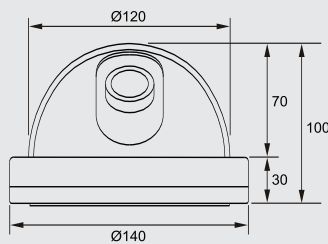

DIS DIGITAL IMAGE STABILIZER

2.8-11.0mm VARIFOCAL LENS

3-AXIS GIMBAL

DC 12V

- DIMENSION -

- 3 AXIS GIMBAL BRACKET -

- Camera Rotation : 360°
- Tilt Rotation : 100°
- Pan Rotation : 270°

- WALL MOUNT BRACKET / DUAL VOLTAGE -

MBR-120WM

Dual Voltage / Loop-Out

- SPECIFICATIONS -

TDC-512S3F/DV28		
Signal Format	NTSC	PAL
Horizontal Resolution	Color : 600TV Lines, B/W : 700TV Lines	
Image Sensor	1/3" SONY High-Resolution Super HAD II CCD	
Total Pixels	811(H) x 508(V)	795(H) x 596(V)
Effective Pixels	768(H) x 494(V)	752(H) x 582(V)
Scanning System	2:1 Interlace	
Synchronization	Internal	
Scanning Frequency	15.734 KHz(H), 59.94 Hz(V)	15.625 KHz(H), 50.00 Hz(V)
Video Output	CVBS : 1.0Vp-p/75Ω	
Min. Illumination	Color : 0.05Lux/F1.2, Sens-up : 0.0001Lux, B/W : 0.001Lux/F1.2	
Electronic Shutter Speed	1/60 ~ 1/120,000 sec	1/50 ~ 1/120,000 sec
Iris Control	Manual	
Signal to Noise Ratio	52dB (AGC Off, Weight : On)	
Backlight Compensation	BLC / HLC / OFF	
White Balance	ATW / OUTDOOR / INDOOR / MANUAL / AWC (1,700°K ~ 11,000°K)	
Gain Control	LOW / HIGH / OFF	
2D + 3D DNR	ON / OFF (Level Adjustable)	
Day & Night	COLOR / BW / AUTO (Electric)	
Sens-up	AUTO / OFF (x2 ~ x512)	
SSDR	ON / OFF (Level Adjustable)	
Digital Image Stabilizer	ON / OFF	
Digital Zoom	ON / OFF (x1 ~ x16)	
Motion Detection	ON / OFF (8 Zone)	
Privacy	ON / OFF (12 Zone)	
Flip / Mirror	ON / OFF	
Sharpness	ON / OFF (Level Adjustable)	
Camera Title	ON / OFF (Displayed 15 Characters)	
Communication	RS-485 (Protocol : Pelco D, Pelco P)	
OSD	Built-in (Kor, Jap, Tai, Eng, Fre, Spa, Por, Ger, Ita, Chi, Rus, Cze, Pol, Rom, Ser, Swe, Dan, Tur)	
Lens	DC Varifocal ICR Lens f=2.8~11.0mm	
Input Voltage	DC 12V (±10%)	
Power Consumption	Max. 2.0W	
Operating Temp/Hum	Temperature : -10°C ~ +50°C / Humidity : 30% ~ 80% RH	
Storage Temp/Hum	Temperature : -10°C ~ +50°C / Humidity : 30% ~ 80% RH	
Dimension	140(Ø) x 100(H)mm	
Weight	Approx. 360g	