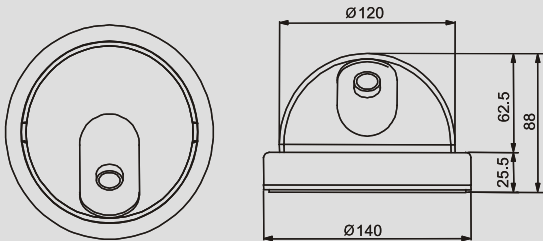

DSS
DSS Function
0.08Lux

AUTO-IRIS

2.8~11.0mm
VARI-FOCAL LENS

3-AXIS GIMBAL

DC 12V
DC 12V / AV 24V

- DIMENSION -

- 3 AXIS GIMBAL BRACKET -

- Camera Rotation : 360°
- Tilt Rotation : 100°
- Pan Rotation : 270°

- SPECIFICATION -

TDC-612 / TDC-624		
Signal Format	NTSC	PAL
Horizontal Resolution	550TV lines	
Image Sensor	1/3" Dramatically dynamic range sensor	
Scanning Frequency	15.734KHz(H), 59.94(V)	15.625KHz(H), 50.00(V)
Synchronization	Internal	
Video Output	Standard composite 1Vp-p composite video into 75Ω	
Min. Illumination	Color : 0.4Lux/F1.2, Sense-up (x32) : 0.08Lux	
Electronic Shutter	1/60~1/100,000sec Auto	1/50~1/100,000sec Auto
Signal to Noise Ratio	More than 50dB	
True Day & Night	Filter Switching Mechanism Built-in (TDC-612F, TDC-624F)	
White Balance	AUTO / ATW DESAT / AWC / MANUAL	
DSS	OFF / 2 Fields ~ 32 Fields	
DNR	ON / OFF	
Flip	OFF / H.FLIP / V.FLIP / H-H.FLIP	
AGC	LOW / MIDDLE / HIGH	
Camera ID	ON / OFF	
Wide Dynamic Range	Max 120dB / 17-bit	
Privacy Zones	OFF / ON (White, Black, Red)	
Input Voltage	TDC-612 : DC 12V (±10%) TDC-624 : AC 24V / DC 12V (±10%)	
Operating Temperature	-10°C to +55°C	
Storage Temperature	-20°C to +70°C	
Operating Humidity	Under 90% Non-condensing	
Storage Humidity	Under 90% Non-condensing	
Dimension	140(Φ) x 88(H)mm	
Weight	200g	