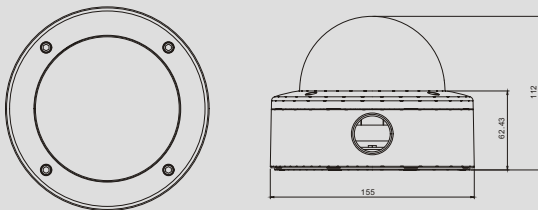

- DIMENSION -